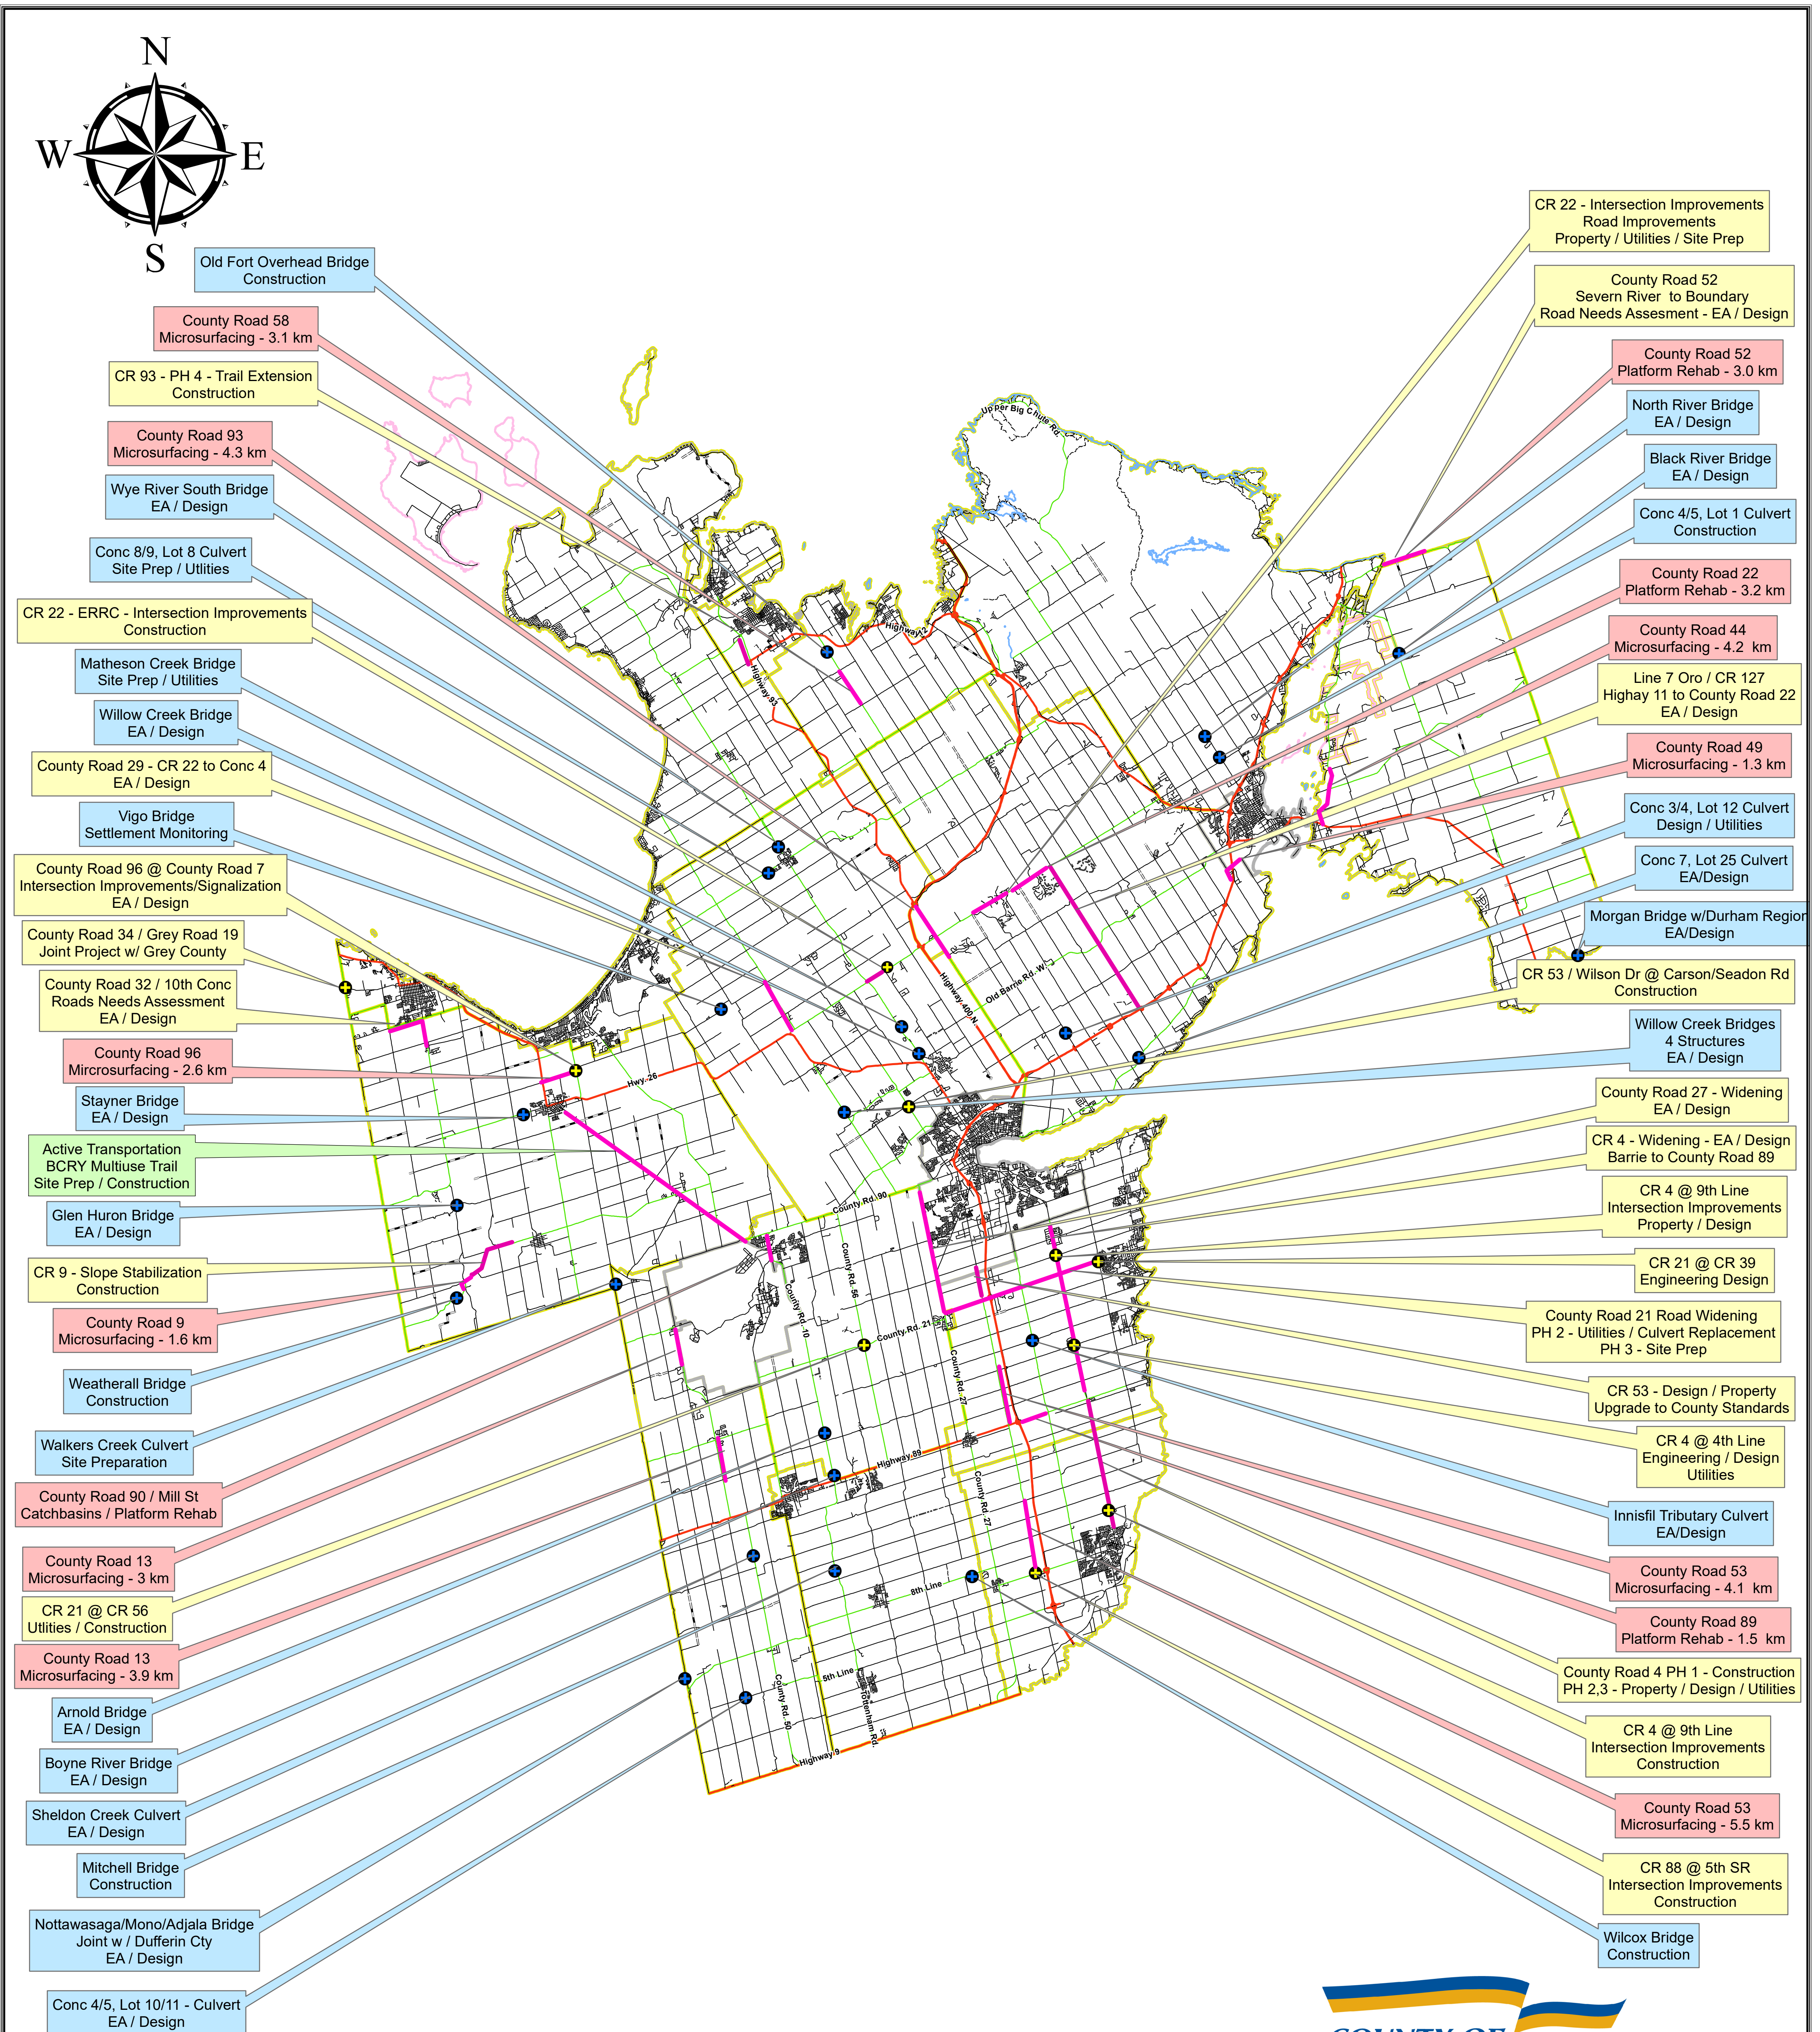

2023 PROPOSED CAPITAL BUDGET TRANSPORTATION AND ENGINEERING