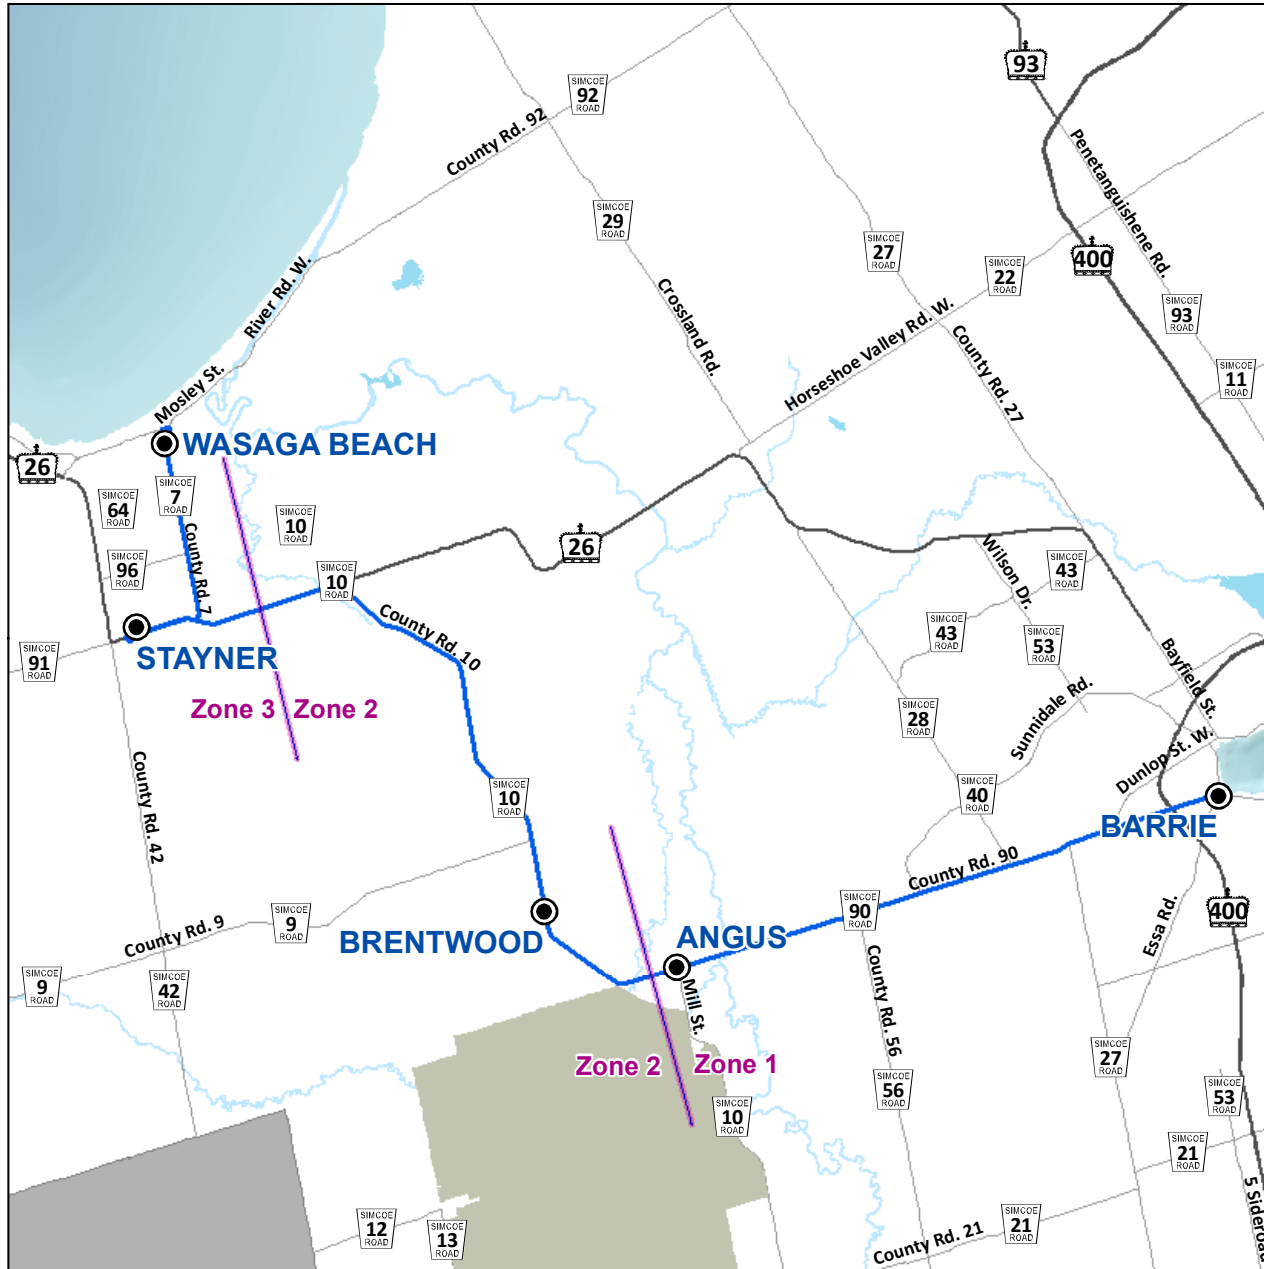

Route Map

Fare Structure

Route 2 is divided into three **Fare Zones** and rates are based on distance travelled. Children 5 years and younger ride for free.

ZONE	LOCATION
Zone 1	Barrie, Allandale Waterfront Station
Zone 1	Angus, Commerce Road
Zone 2	Brentwood, Community Centre
Zone 3	Stayner, Clearview Administration Center
Zone 3	Wasaga Beach, 45 th St. S. and Knox Road W.
Zone 3	Wasaga Beach, 25 45 th St. S.

From/To	Zone 1	Zone 2	Zone 3
Zone 1	\$2.00	\$4.00	\$6.00
Zone 2	\$4.00	\$2.00	\$4.00
Zone 3	\$6.00	\$4.00	\$2.00

Use Our Fare Calculator at linx.simcoe.ca

Smoking is strictly prohibited on LINX buses and at bus stops