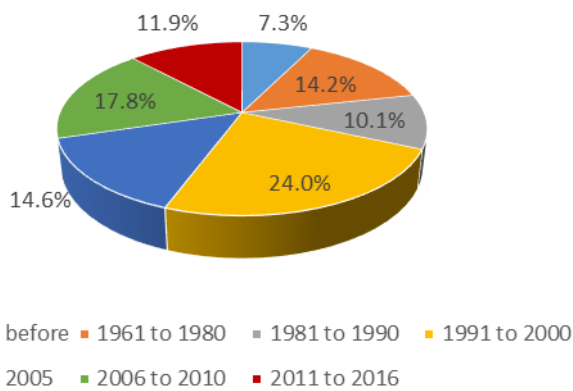

Table 2: Build-out rate (net new units) for settlement areas in the Town.

Settlement Area	2011-20 Building Permits	Annual Average
Municipality-wide	2270	227.0

Figure 1: Town of Wasaga Beach.

As per the County's Residential Land Budget 2019 the Town has a demand for approximately 1,550 units to accommodate the 2031 forecasted population. This would require the Town to add about 129 new units/year to meet this forecast. The Town is currently building out at about 175% of that rate (Table 2).

Occupied Private Dwellings by Period of Construction

Figure 2: Current housing stock of the Town.

Top 5 Industries by Employment:

1. Retail trade
2. Construction
3. Accommodation and food services
4. Healthcare and social assistance
5. Manufacturing