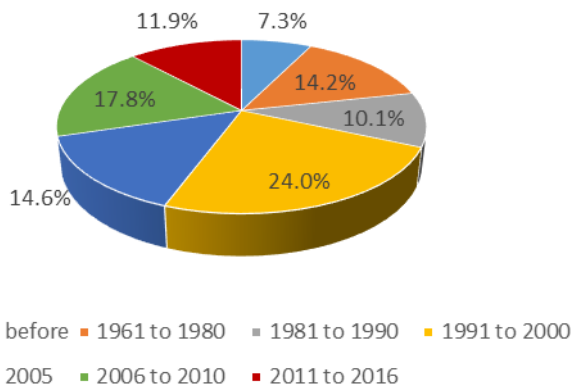

Table 2: Build-out rate (net new units) for settlement areas in the Town.

Settlement Area	2011-19 Building Permits	Annual Average
Municipality-wide	2036	226.2

Figure 1: Town of Wasaga Beach.

As per the County's Residential Land Budget 2019 the Town has a demand for approximately 1,550 units to accommodate the 2031 forecasted population. This would require the Town to add about 129 new units/year to meet this forecast. The Town is currently building out at about 175% of that rate (Table 2).

Occupied Private Dwellings by Period of Construction

Figure 2: Current housing stock of the Town.

Top 5 Industries by Employment:

1. Retail trade
2. Construction
3. Accommodation and food services
4. Healthcare and social assistance
5. Manufacturing