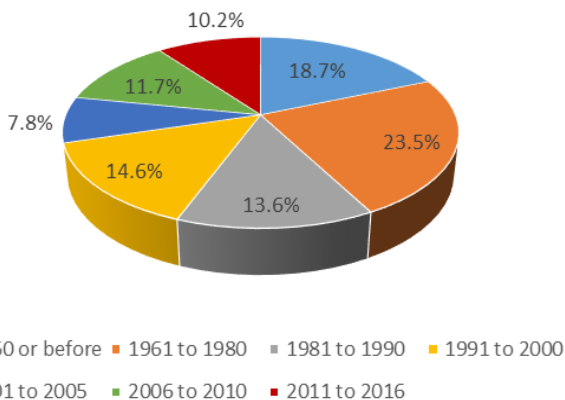

Occupied Private Dwellings by Period of Construction

Figure 2: Current housing stock of the Township.

Top 5 Industries by Employment:

1. Public Administration
2. Manufacturing
3. Retail Trade
4. Healthcare and social assistance
5. Construction

Over the period of 2011-2016, the Manufacturing Industry and Accommodation and Food services Industry saw the most growth, adding approximately 350 new jobs.

Sources: Statistics Canada and building permit data from municipality.

Table 3: Type of new residential units 2011-2018.

Unit Type	Number of Units	As Percent of Total (%)
Single-detached	761	64.1
Semi	202	17.0
Row	214	18.0
Apartment	11	0.9
Total	1188	100

Table 4 and 5: Commuting destination and commuting duration for employed labour force in the Township.

Destination	Number of Persons
Within Essa	2775
To another municipality within Simcoe County	4565
Outside Simcoe County	1610

Commuting Duration (minutes)	Number of Persons
<15	2780
15-29	4025
30-44	1435
45-59	725
>60	1470