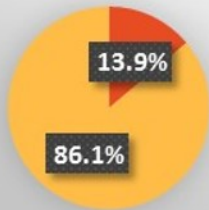

Simcoe County

18.3%

■ Population
65 years
and over

■ Population
under 65
years

Ontario

13.9%

■ Population
65 years
and over

■ Population
under 65
years