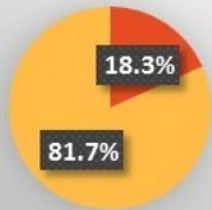

Simcoe County

18.3%

■ Population
65 years
and over

■ Population
under 65
years

Ontario

13.9%

■ Population
65 years
and over

■ Population
under 65
years