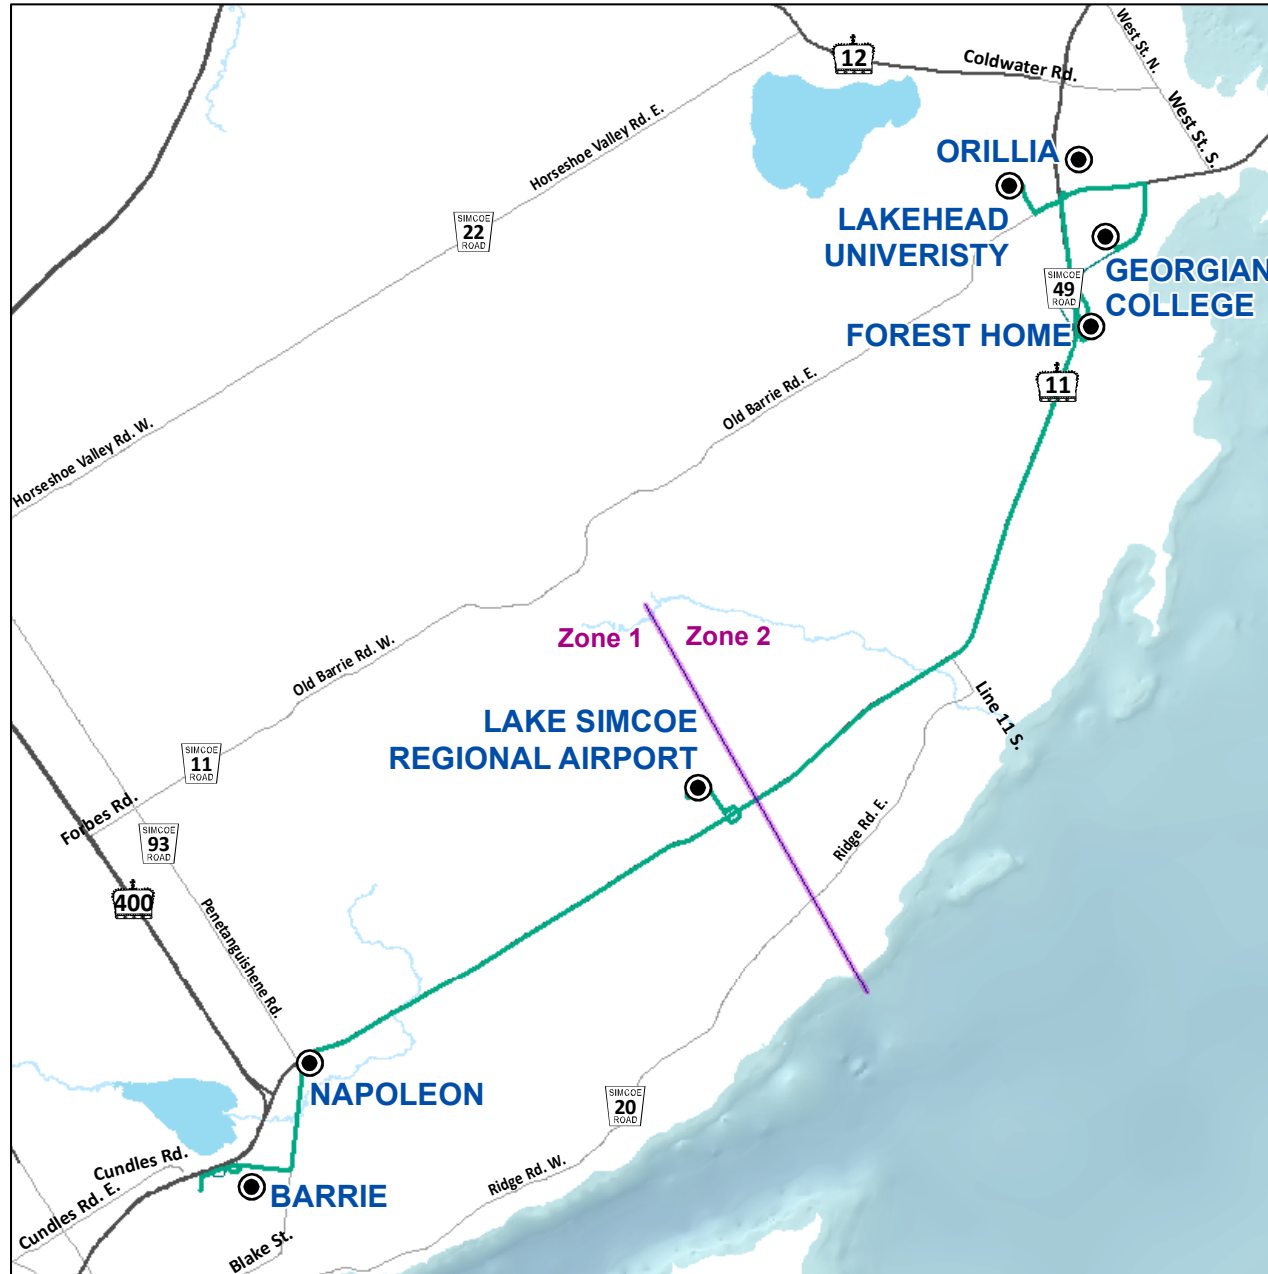

# Route Map

# Fare Structure

Route 3 is divided into two **Fare Zones** and rates are based on distance travelled. Children 5 years and younger ride for free.

ZONE	LOCATION
Zone 1	Barrie, Georgian College
Zone 1	Barrie, Royal Victoria Hospital
Zone 1	Barrie, Napoleon
Zone 1	Oro Station, Lake Simcoe Airport
Zone 2	Orillia, 135 Forestview Road
Zone 2	Orillia, 129 Forest Plain Road
Zone 2	Orillia, Lakehead University
Zone 2	Orillia, Memorial Avenue at OPP
Zone 2	Orillia, Georgian College